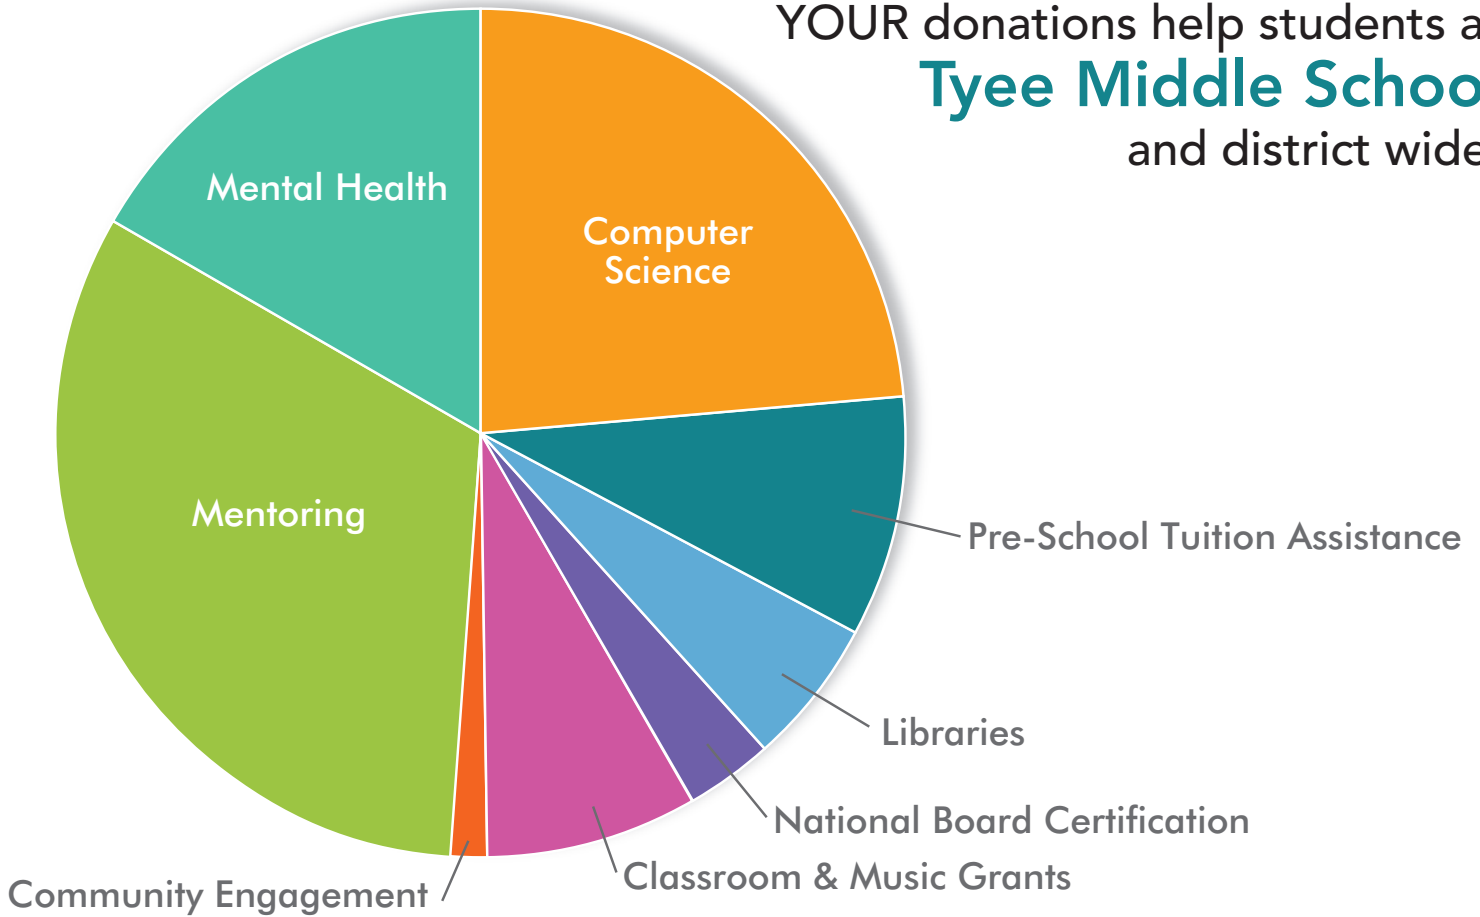

Bellevue Schools Foundation, will invest **\$1 MILLION** in our schools this year!

YOUR donations help students at **Tyee Middle School** and district wide.

At Tyee Middle School our donors fund:

Cutting-edge **Computer Science** curriculum and teachers trained to use it in every classroom.

National Board Certification to continue to ensure Bellevue teachers are some of the best in the Nation.

Mentors to offer one-on-one support to students in academic and personal growth.

Mental Health assessment of over 5000 students and training for 40+ staff to support those experiencing stress, anxiety, and depression.

Classroom & Music Grants in 2018-2019 included:

- Hired a Raku specialist from Seattle Pottery Supply to conduct a Raku firing workshop.
- Provided equipment for recording, editing and distributing podcasts.
- Performed at a Breaking Winds basoon concert for the elementary schools led by members of the quartet.
- Students learned what it means to be an informed, responsible citizen and serve the global community through community service.
- 7th grade students heard Red Scarf Girl author Ji-Li Jiang share her childhood experiences during the turmoil of the Cultural Revolution and addressed building strong relationships between China and Western Countries.