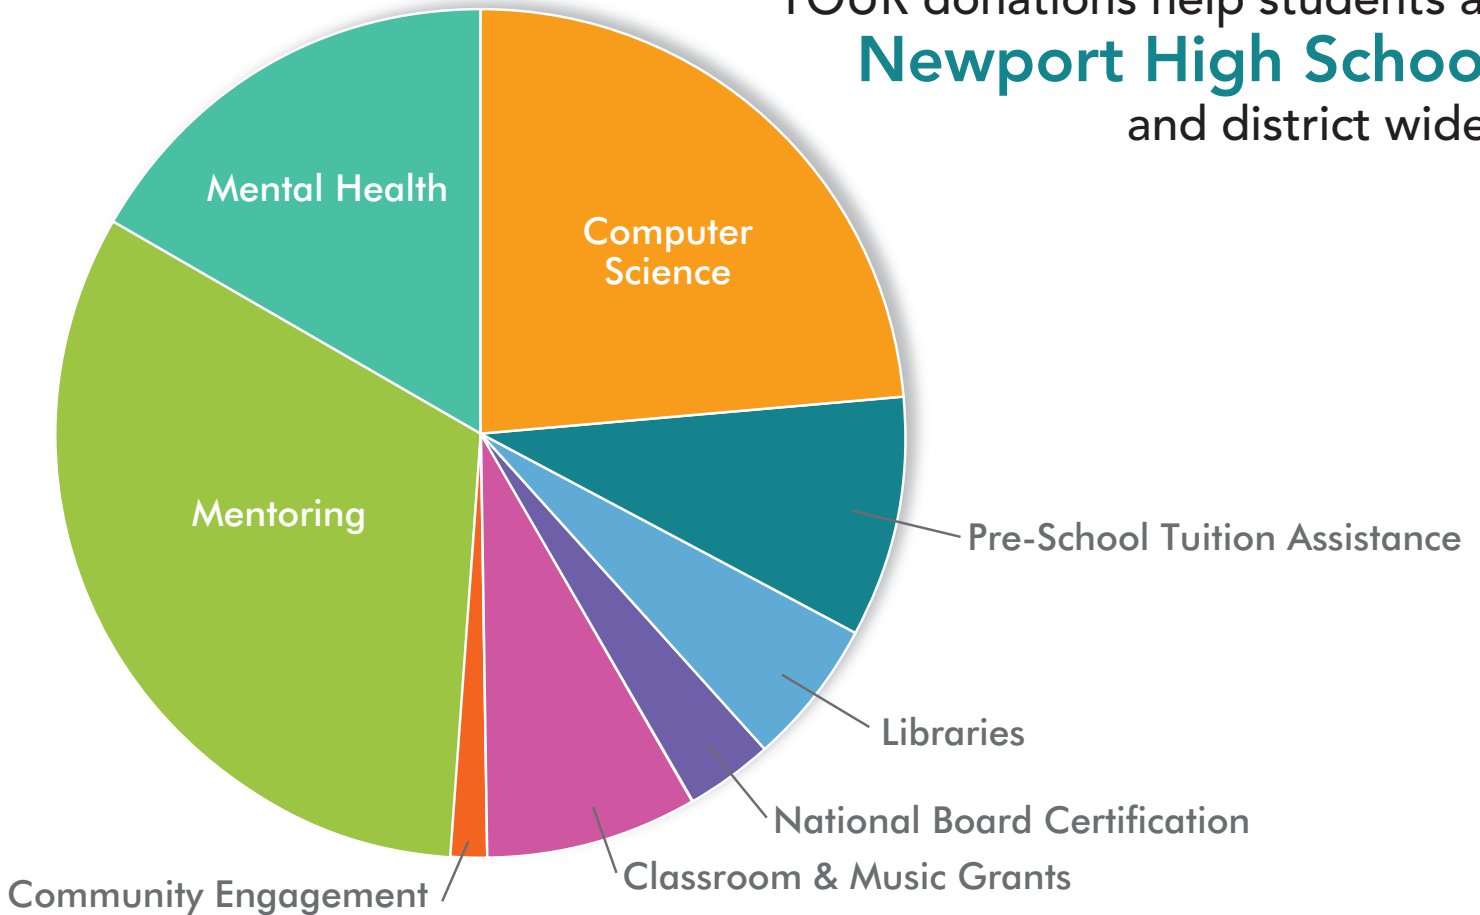

Bellevue Schools Foundation, will invest **\$1 MILLION** in our schools this year!

YOUR donations help students at **Newport High School** and district wide.

At Newport High School our donors fund:

Cutting-edge **Computer Science** curriculum and teachers trained to use it in every classroom.

National Board Certification to continue to ensure Bellevue teachers are some of the best in the Nation.

Mentors to offer one-on-one support to students in academic and personal growth.

Mental Health assessment of over 5000 students and training for 40+ staff to support those experiencing stress, anxiety, and depression.